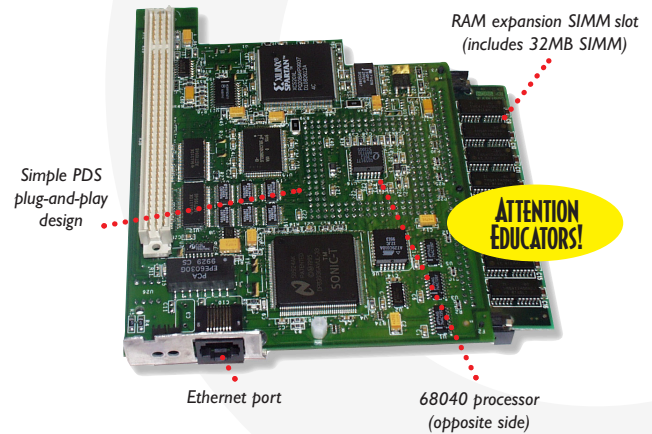

PRESTO PLUS

- Upgrade to a fast 68040 processor
- Break the RAM barrier
- Access the Internet
- Connect to an Ethernet network
- Run Mac OS 8.1
- 128K Level 2 cache built in
- Three-year limited warranty

The Perfect Performance Solution

The Sonnet™ Presto™ Plus multi-functional card brings essential hardware features to your Macintosh® Color Classic, LC or Performa® series computer. With the Presto Plus you finally have the processing power and memory expansion capabilities to run web browsers, large applications, and educational programs. The built-in Ethernet port is perfect for schools and individuals wanting to hook up to the internet through an Ethernet network.

The Presto Plus features a 66/33 MHz 68040 processor, delivering up to a 650% overall speed improvement and can be configured with an optional FPU (math coprocessor) for faster mathematical calculations. The onboard RAM expansion SIMM slot includes a 32MB SIMM, adding to the existing RAM in your system.

100% Compatibility

The Sonnet Presto Plus is the only 68040 processor upgrade card that allows you to run virtual memory, RAM Doubler, 68040-based applications and games, Mac® OS 7.1 through 8.1.

Simple Installation

Installation of the Presto Plus is easy—simply plug it into the PDS slot of your Macintosh. Sonnet backs the Presto Plus with an industry-leading, three-year limited warranty and free technical support.

Compatibility

Compatible Macintosh Models

- Mac LC, LC II, LC III, LC III+, LC 520, LC 550
- Performa 250, 275, 400, 405, 410, 430, 450, 460, 466, 467, 520, 550, 560
- Color Classic, Color Classic II