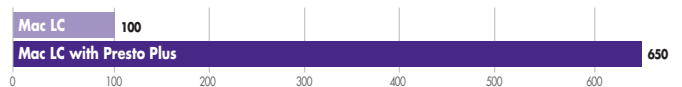

Performance Comparison

SONNET
SIMPLY FAST™
www.sonnettech.com

Sonnet Technologies, Inc., 8 Autry, Irvine, California 92618-2708 USA • Tel: 1-949-587-3500 • Fax: 1-949-457-6350