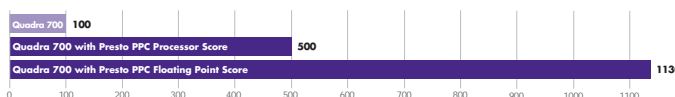

Performance Comparison

¹ The Presto PPC card requires a universal system software installation of System 7.1.2–Mac OS 8.5 to make your computer PowerPC compatible.

² Quadra/Centris 610 requires adapter part # Q700A-610.

SONNET™
SIMPLY FAST™
www.sonnettech.com

Sonnet Technologies, Inc., 15 Whatney, Irvine, California 92618-2808 USA • Tel: 1-949-587-3500 • Fax: 1-949-457-6350