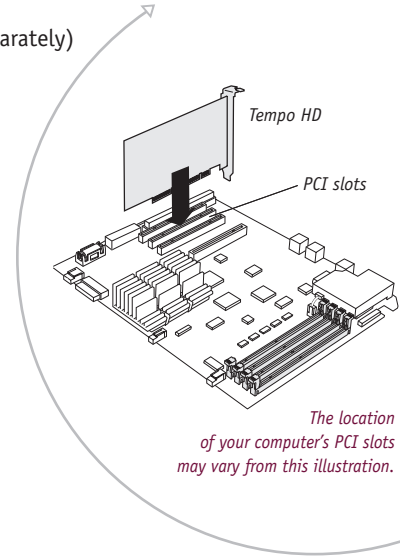

Data Transfer Rate

Advanced Features

Cables Supported

Warranty

Firmware

Auto Detection

- Automatically recognizes and configures DMA drive protocols ATA1 through ATA6
- Automatically recognizes 80-wire cable with ATA drives
- Compatible with ATA/33, ATA/66, ATA/100, and ATA/133†
- Flash-ROM upgradeable to latest firmware

Compatibility
Upgradeability

Apple Power Macintosh	Number of PCI Expansion Slots	Number of Unoccupied Expansion Bays in Computer
4400	2	1**
5400	1	0
5500	1	0
6400	2	1
6500	2	1**
7200, 7215	3	1
7220	2	1**
7300	3	1
7500	3	1
7600	3	1
8200	3	2
8500	3	2
8515	3	2
8600	3	1
9500	6	1
9500/180MP	6	1
9515	6	1
9600	6	2
9600/200MP	6	2