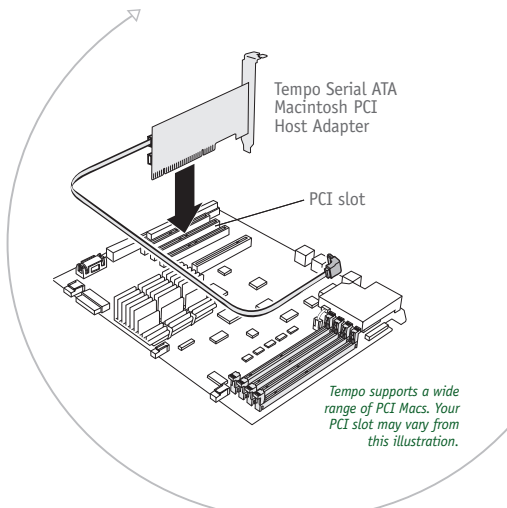

- Most PCI Macintosh computers (see chart)
- Compliant 32-bit PCI bus version 2.2
- Available hard drive or peripheral power connector
- 32 bit, 33/66MHz PCI
- 2-port internal Serial ATA interface connectors support up to 2 hard drives
- Serial ATA hard drive
- Backward compatible with Ultra DMA 133/100/66/33 (parallel) drives\*
- Yes\*
- Up to 150 Mbytes/second or 1.5 Gbits/second burst data transfer rate
- Serial ATA
- Ultra DMA modes 6/5/4/3/2/1/0, PIO modes 4/3/2/1/0\*
- Fully compliant with Serial ATA 1.0a specification
- Bus Mastering off-loads data I/O handling from CPU
- Complete 32-bit CRC error checking, for all bits transmitted (command, data and status), offers enhanced data protection for high-speed Serial ATA drives
- Dual independent data channels allows for separate device timings
- Automatically identifies and configures drive types\*
- Automatically detects and supports devices utilizing many transfer modes including UltraDMA 6/5/4/3/2/1/0, PIO 4/3/2/1/0\*
- 7-pin SATA cable, either end of cable can be connected to the SATA hard drive or to the PCI host adapter
- 3-year limited warranty
- 5V +/- 5%
- Temperature: Operating: +5 C to +55 C; Non-operating: -25 C to +10 C
- Relative humidity: Operating: 20% to 80%; Non-operating: 15% to 90%

## Firmware

Upgradeability

- Flash-ROM upgradeable to latest firmware

## Package Contents

- Tempo Serial ATA 2-Port PCI Controller Card
- Quick Start Guide
- 1 Serial ATA data interface cable
- 1 legacy-to-Serial ATA power cable
- Drive mounting screws

	Number of PCI Expansion Slots	Number of Unoccupied Expansion Bays in Computer
--	-------------------------------	---